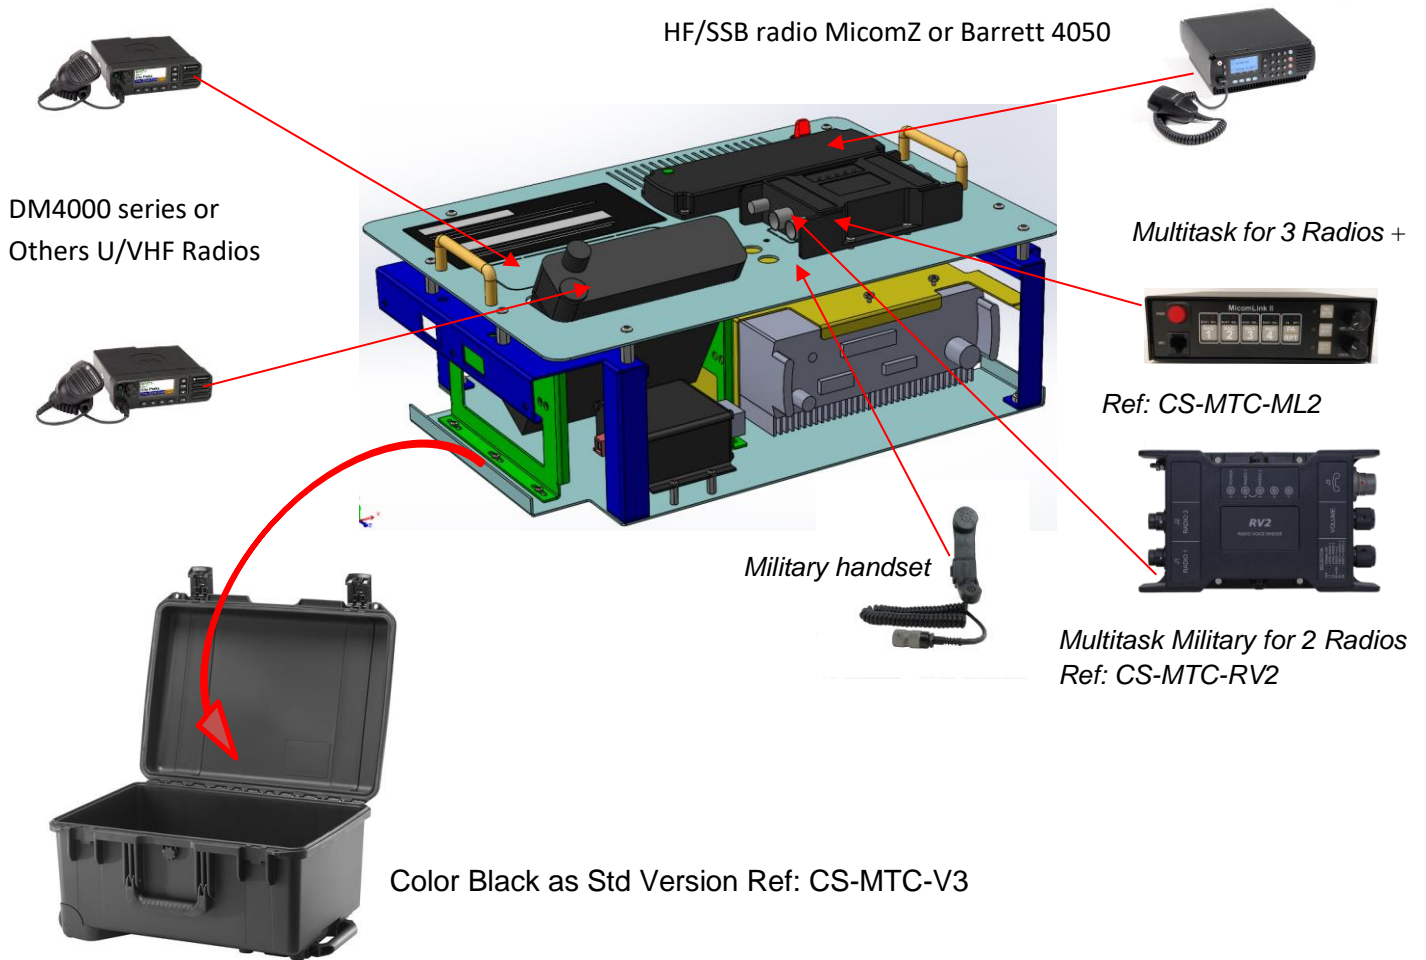

# Multitask Carry-on RDP

## Configurations & Options

### Options 1:

Carrying Case Color Green NATO Ref: CS-MTC-V2

### Suggested External accessories

1. [TACTICAL TRANSPORTABLE TELESCOPIC MAST = 3TM](#) x 2
2. [Broadband Antenna](#) x 1
3. [VHF or UHF](#) on request x 1(2)

Note: Coax Cable is not included ...send request on [sales@comsystems.com](mailto:sales@comsystems.com)