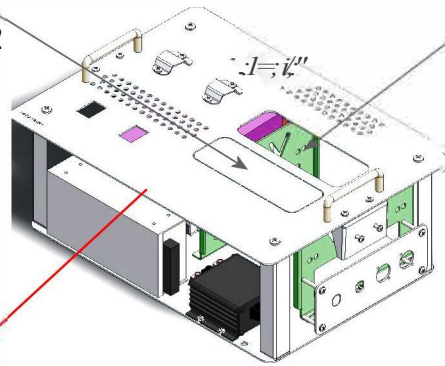

CONFIGURATIONS & OPTIONS

COMSTRBO™ RDS-B/M-V2

COMSTRBO™ RDS-B/M

Insert in a waterproof case

Black as standard

Options :

1/ Color case

Green

Orange

2/ Duplex Filter

DPF

3/ Remote Speaker/Microphone X1 ODR

Up to 500m

4/ Solar Systems for base or Repeater site

5/ Transportable Tactical Telescopic Mast (3TM) (specify size)